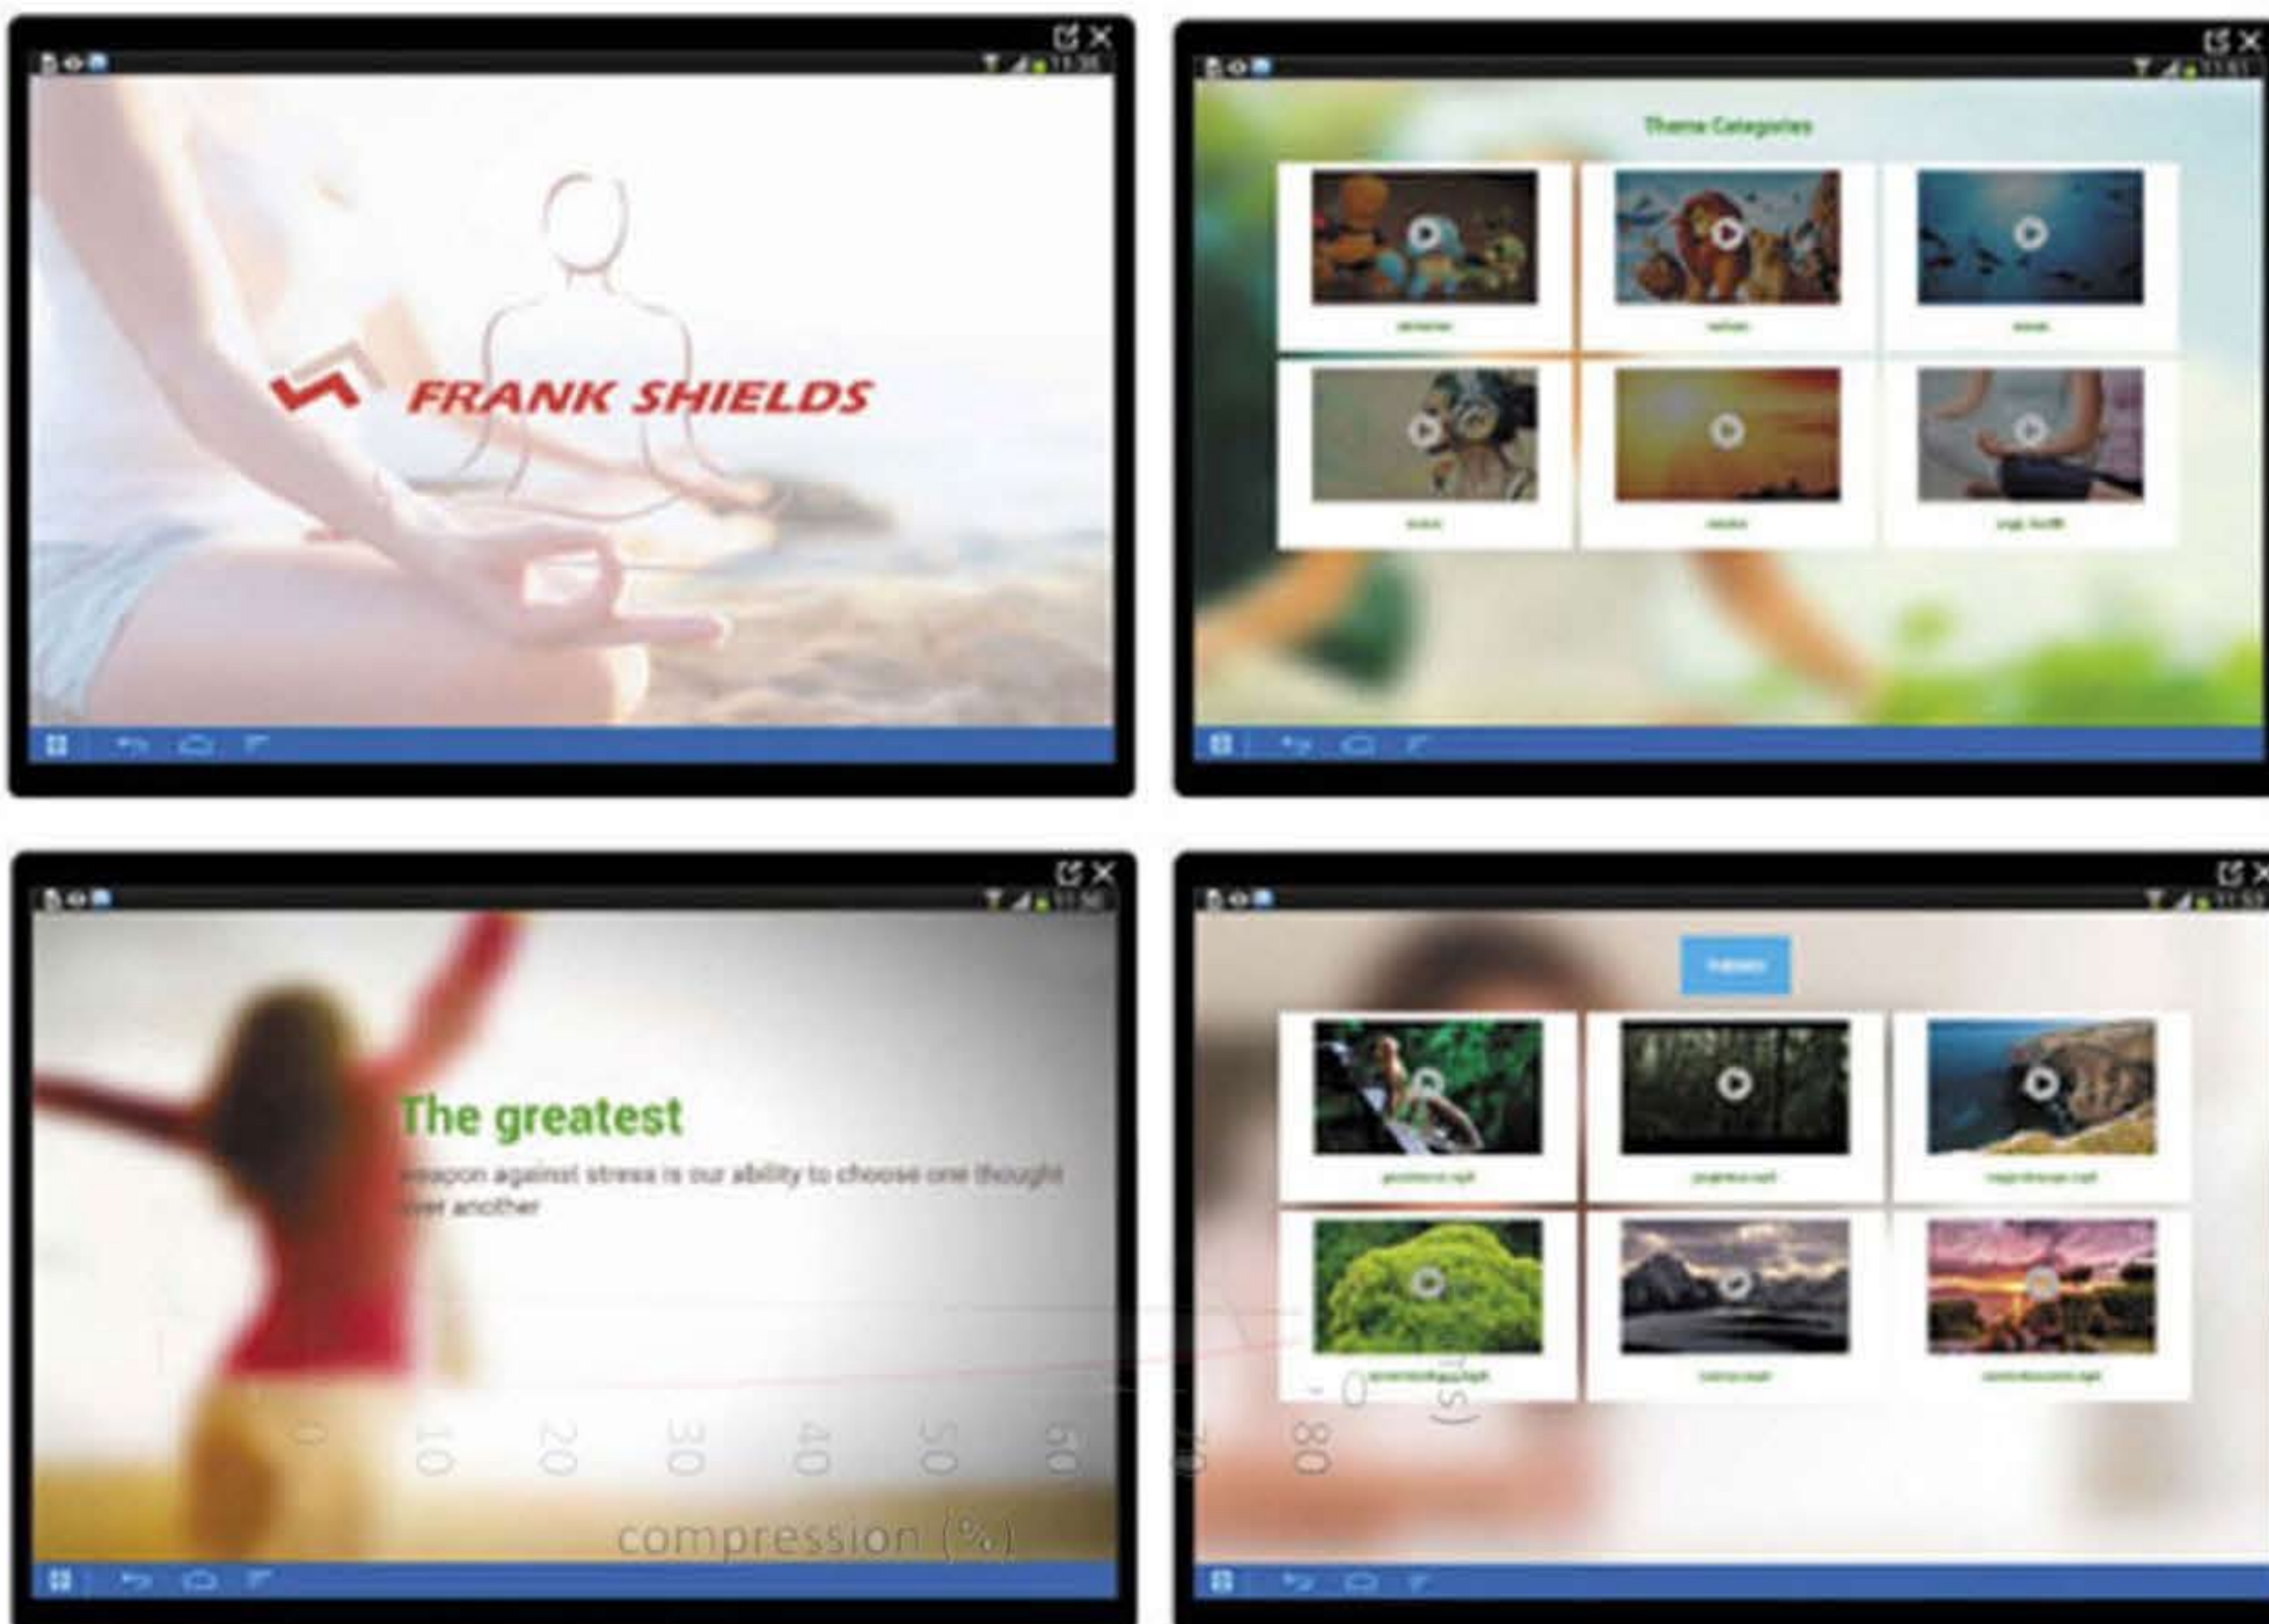

Video Entertainment Systems (FS-VE 010)

Frank shields video entertainment for a MRI suite uses in combination the following:

- 1) Interactive Intelligent Display Touch Controller.
- 2) MRI compatible Monitor System from Frank shields
- 3) MRI compatible Video Projector system
- 4) MRI compatible mood light system.

The patient or user has a choice to select a theme video at the interactive Intelligent Display Touch controller, this video is then streamed to the monitors and projectors installed inside the MRI room.

The video that is played on the monitor is also synchronized with the Mood light system, which will adapt the color theme of the room based on the video's most displayed color depth.

The total effect of the video and color changes reduces the anxiety or claustrophobia in the patients mind, which in return reduces motion artifacts and improves the image quality.